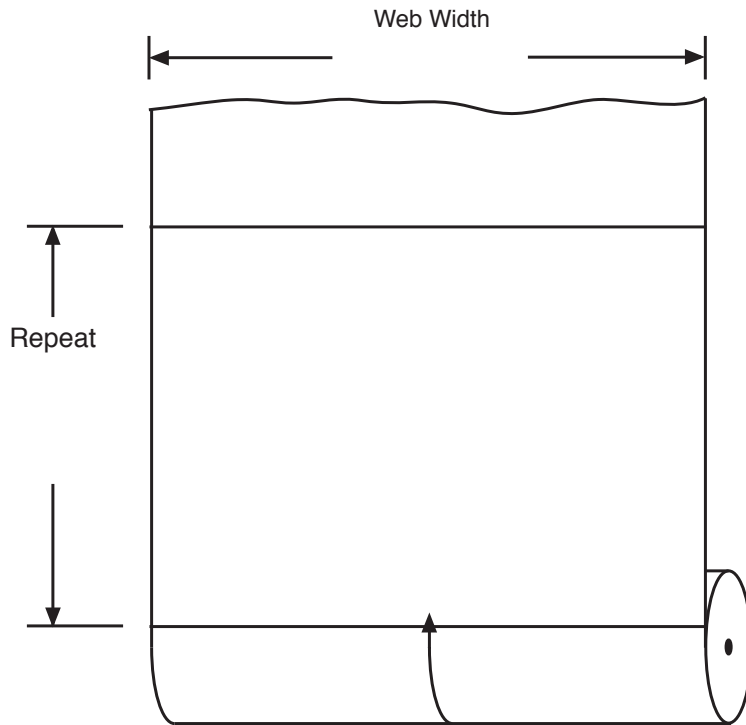

WEB LAYOUT FOR TWO ROLL APPLICATIONS

Rewind Chart For Reference

* Select the Rewind Position below

Web Width: _____

GR Logo: Yes No

Repeat: _____

Eyespot Height: _____

Special Instructions:

Eyespot Width: _____

Eyespot Color: _____

Eyespot Location:

• Eyespot on: Front Back

• To Edge of Web:

• From the Cut Off: _____

Item # _____

Sales: _____ Date: _____